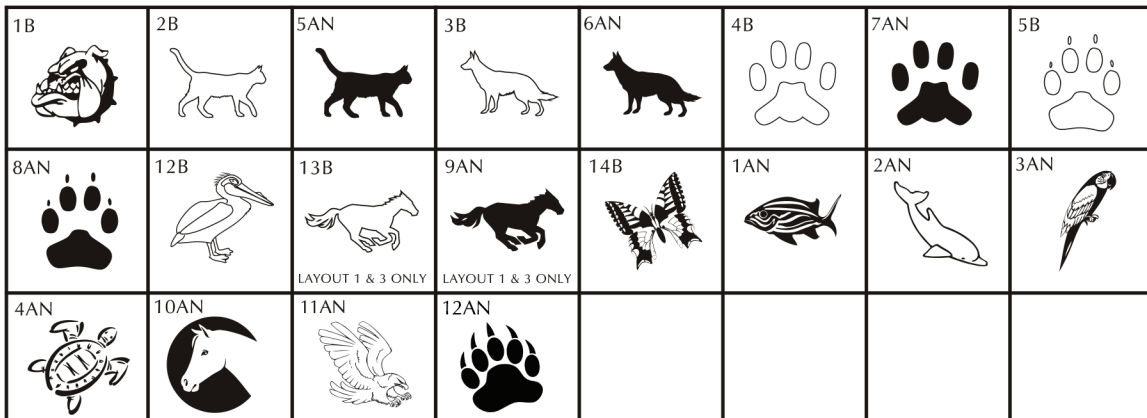

SPORTS  
CLIPART

SPORTS  
CLIPART

ARTS &  
EDUCATION  
CLIPART

ARTS &  
EDUCATION  
CLIPART

ANIMAL  
CLIPART

ANIMAL  
CLIPART

\* NOT APPLICABLE FOR MINI REPLICAS

Brick Markers® USA, Inc. (BMI) offers this free clipart to your club or organization as an opportunity to increase your profit margins. Your club or organization could charge an additional fee to any of your donors/customers that would like to add clipart to their bricks.